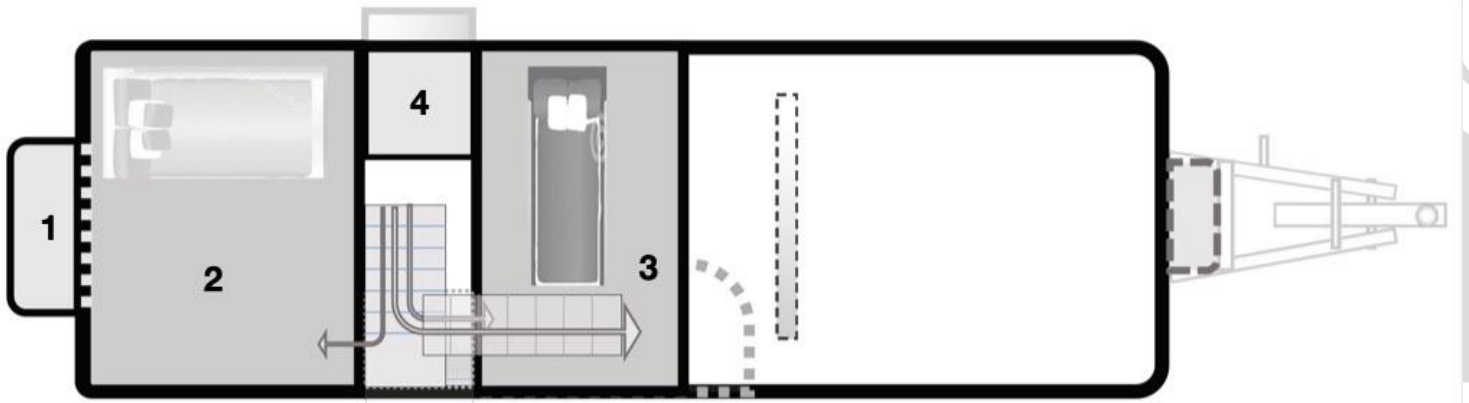

PEGASUS  
Luxury Tiny House

*Avenue*

## LOFT FLOOR PLAN

1. WARDROBE
2. LOFT BEDROOM
3. LOFT 2<sup>nd</sup> BEDROOM
4. DOUBLE SIDED WORKING DESK